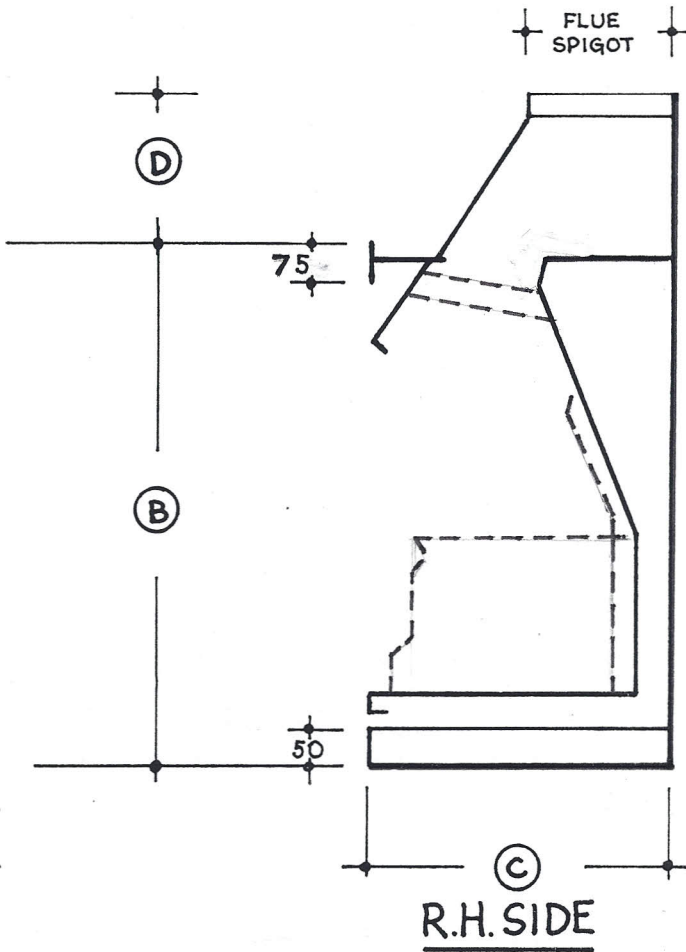

OFP "WD" Series (WOOD FIRE) FIREBOX SPECIFICATIONS

MODEL	DIMENSIONS					FLUES	
	A	B	C	D	E	Inner	Outer
OFP 3.0WD	780	706	450	205	680	9" (229)	11" (280)
OFP 3.5WD	900	715	475	230	800	10" (254)	12" (305)
OFP 4.0WD	1020	780	500	260	920	11" (280)	13" (330)