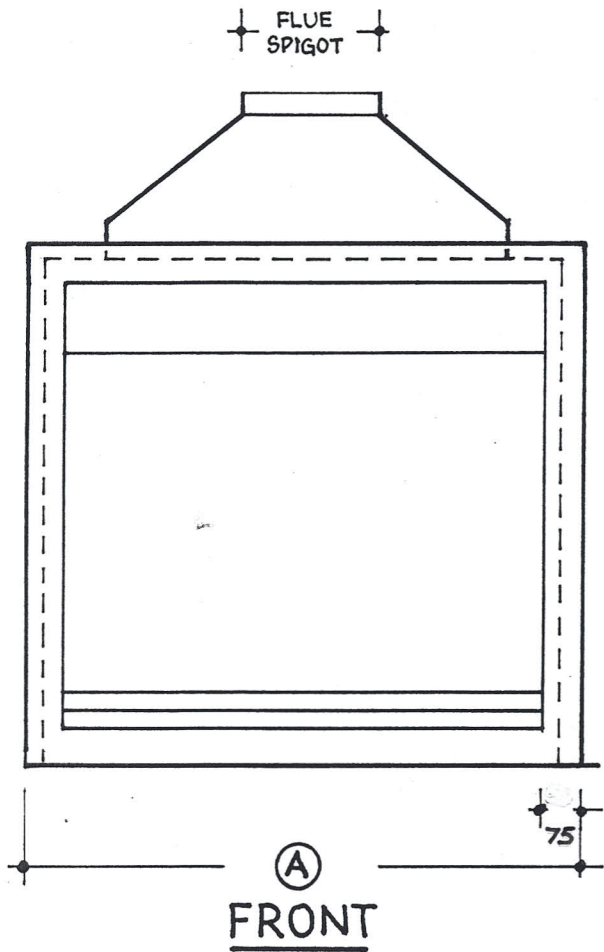

OFP "WD" Series (WOOD FIRE) FIREBOX SPECIFICATIONS

MODEL	DIMENSIONS					FLUES	
	A	B	C	D	E	Inner	Outer
OFP 3.0WD	780	706	450	205	680	9" (229)	11" (280)
OFP 3.5WD	900	715	475	230	800	10" (254)	12" (305)
OFP 4.0WD	1020	780	500	260	920	11" (280)	13" (330)