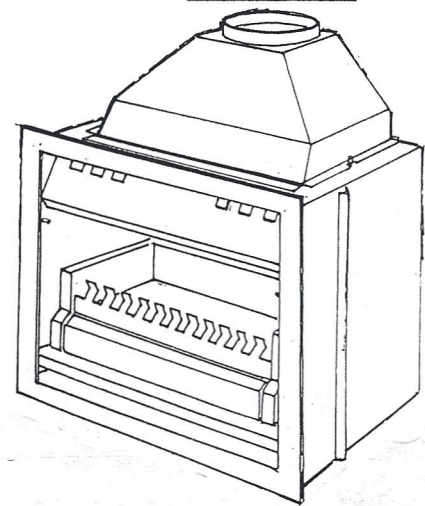

OFP "WD" Series (WOOD FIRE) FIREBOX SPECIFICATIONS

MODEL	DIMENSIONS					FLUES	
	A	B	C	D	E	Inner	Outer
OFP 3.0WD	780	706	450	205	680	9" (229)	11" (280)
OFP 3.5WD	900	715	475	230	800	10" (254)	12" (305)
OFP 4.0WD	1020	780	500	260	920	11" (280)	13" (330)