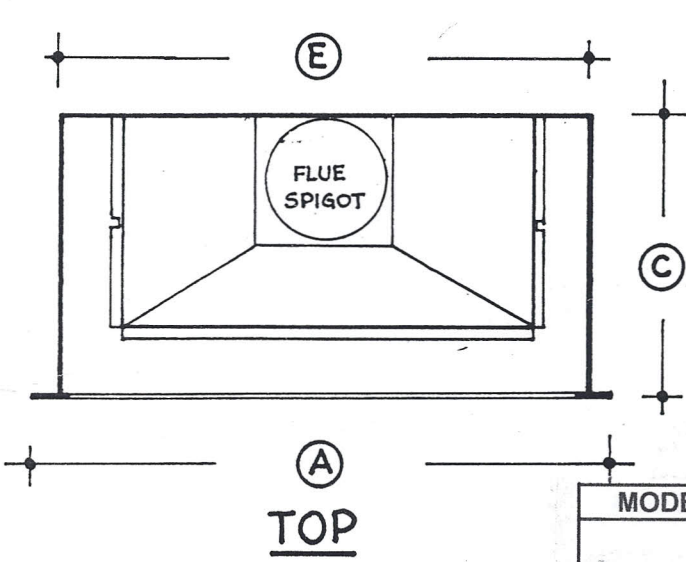

OFP "WD" Series (WOOD FIRE) FIREBOX SPECIFICATIONS

MODEL	DIMENSIONS					FLUES	
	A	B	C	D	E	Inner	Outer
OFP 3.0WD	780	706	450	205	680	9" (229)	11" (280)
OFP 3.5WD	900	715	475	230	800	10" (254)	12" (305)
OFP 4.0WD	1020	780	500	260	920	11" (280)	13" (330)